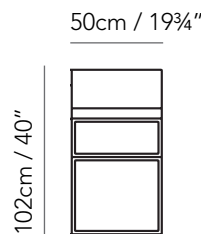

ELEMENTS

Turn the base 180° & change the chair position to get left & right corner chair

TAS50052