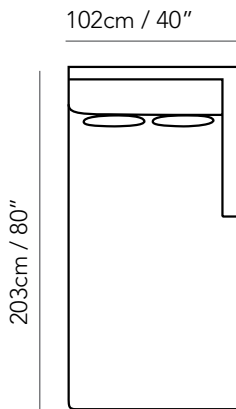

ELEMENTS

Turn the base 180° & change the chair position to get left & right corner chair

TAS45039R