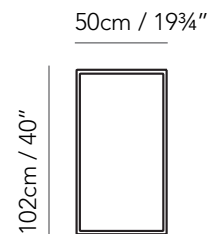

ELEMENTS

Turn the base 180° & change the chair position to get left & right corner chair

TAS11013