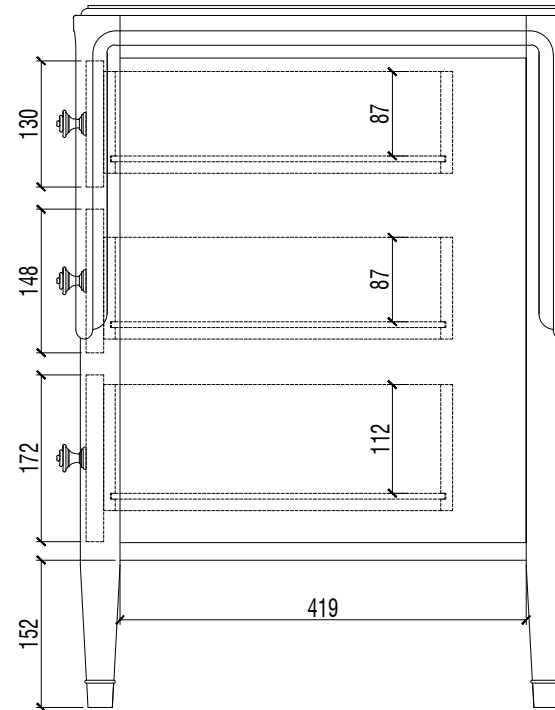

SC60028  
32" x 20" x 28 1/2"HT

Collection: DORCHESTER