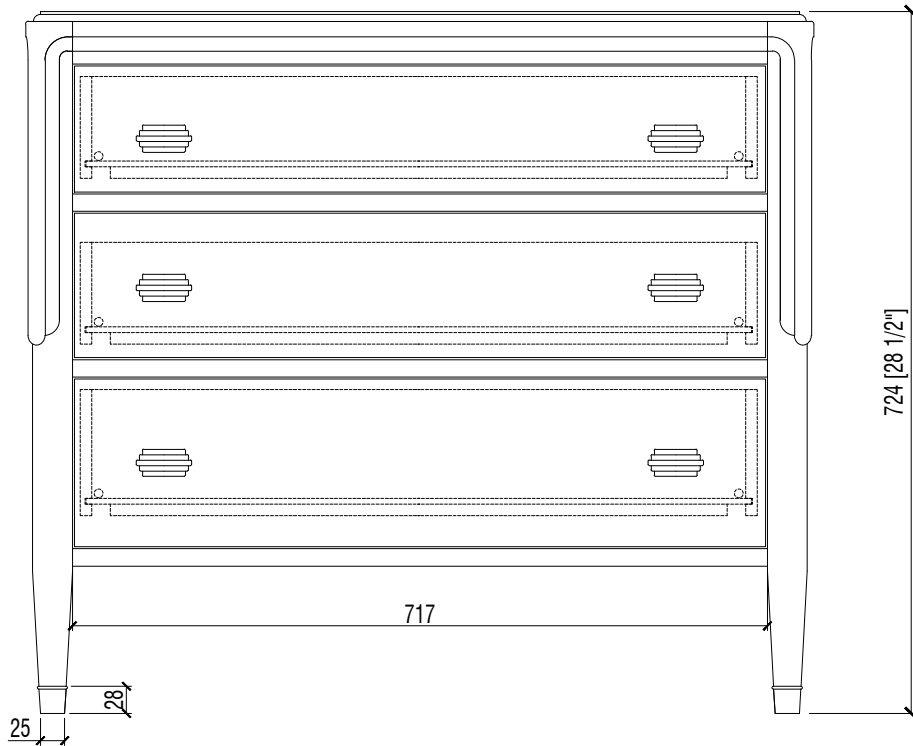

SC60028  
32" x 20" x 28 1/2"HT

Collection: DORCHESTER