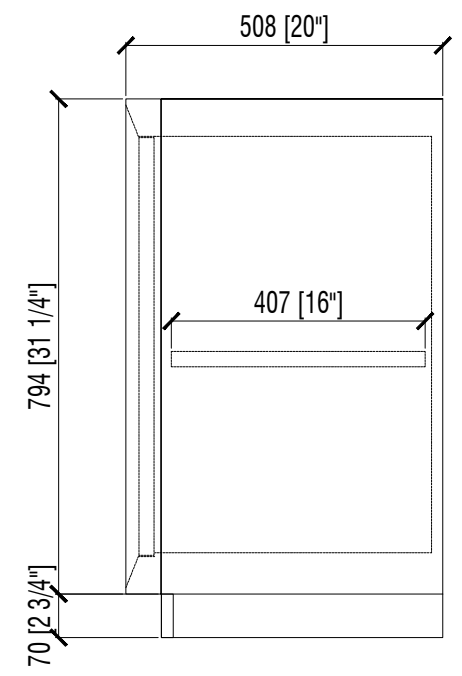

PLAN VIEW

TA61168
90 3/16" x 20" x 34" HT

FRONT VIEW

SIDE VIEW