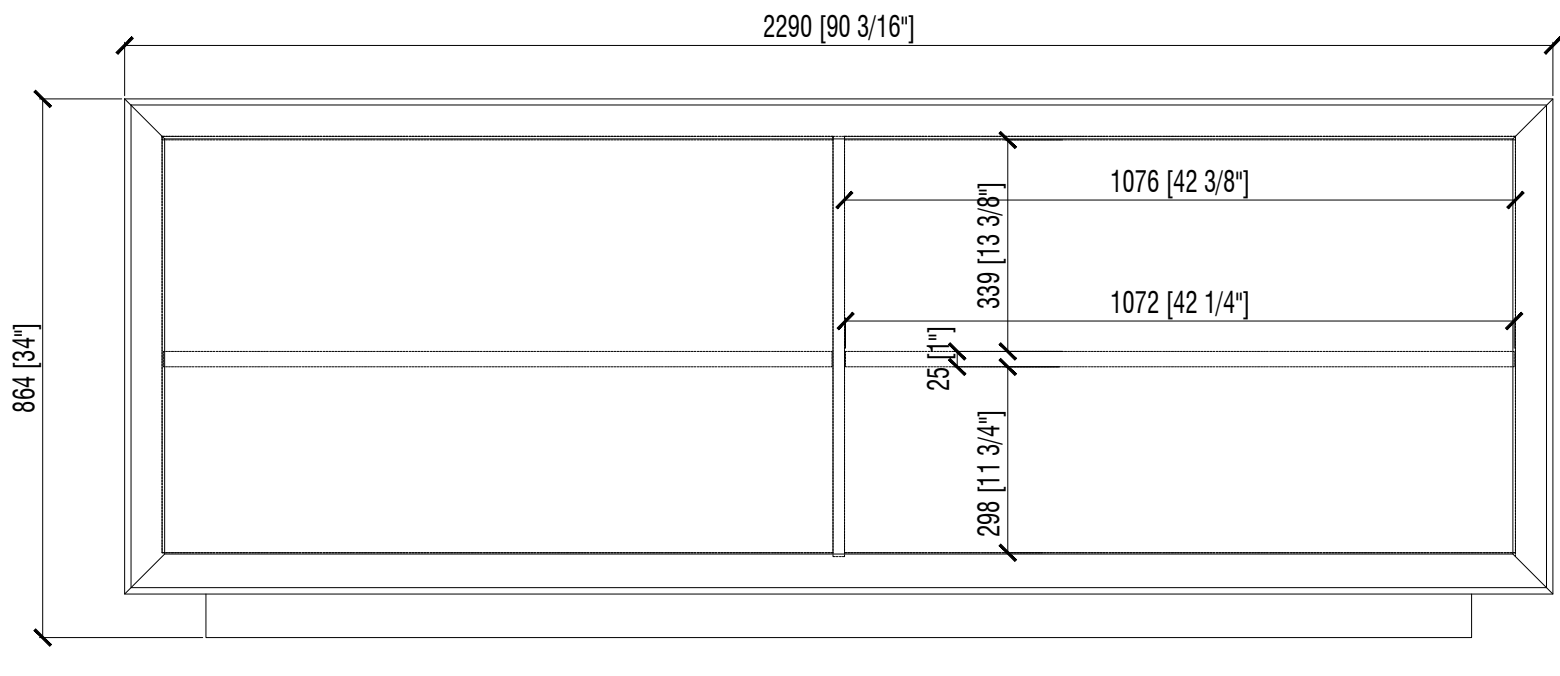

PLAN VIEW

TA61168
90 3/16" x 20" x 34" HT

FRONT VIEW

SIDE VIEW