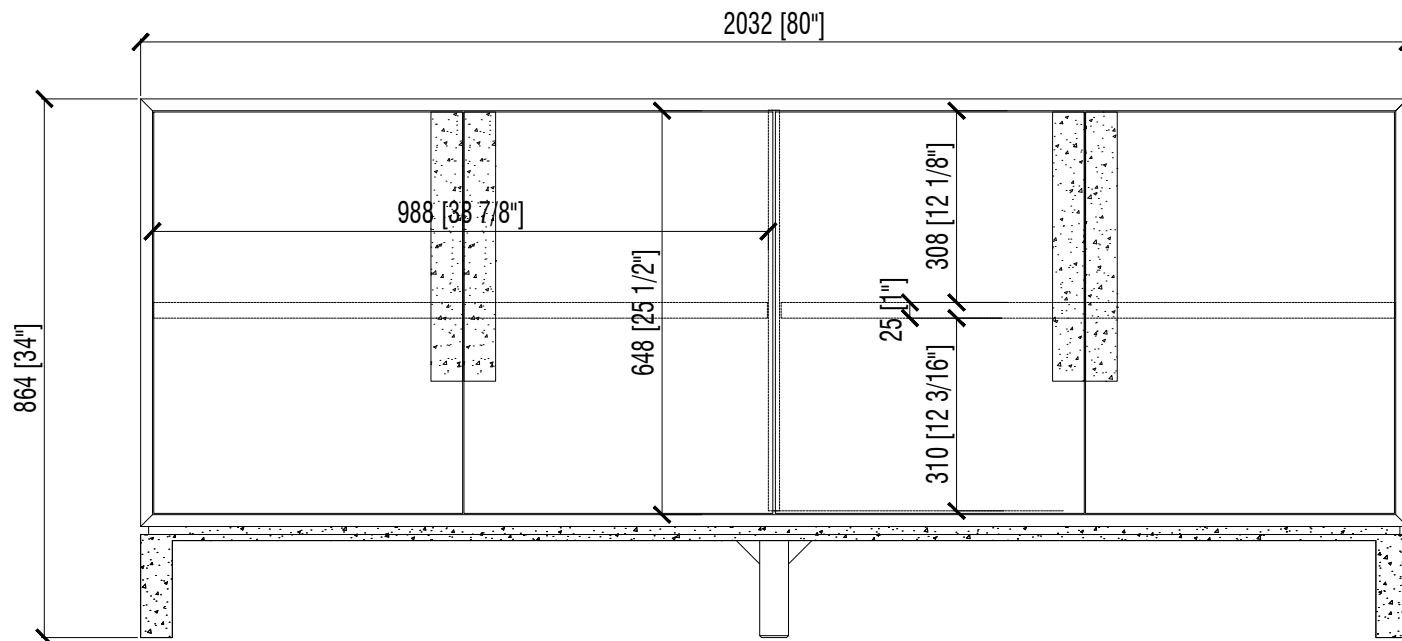

PLAN VIEW

TA61169
80" x 19" x 34" HT

FRONT VIEW

SIDE VIEW