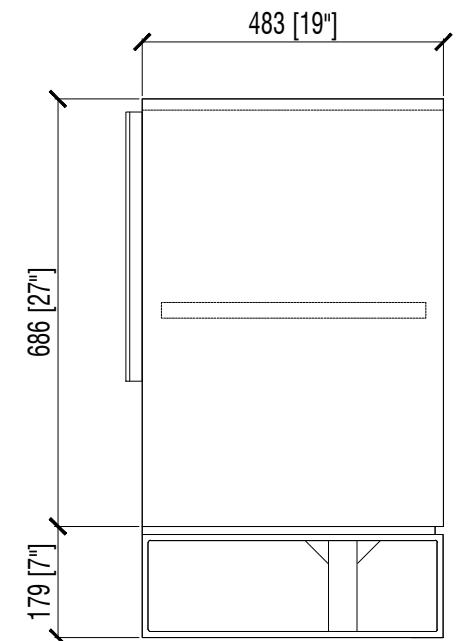

PLAN VIEW

TA61169
80" x 19" x 34" HT

FRONT VIEW

SIDE VIEW