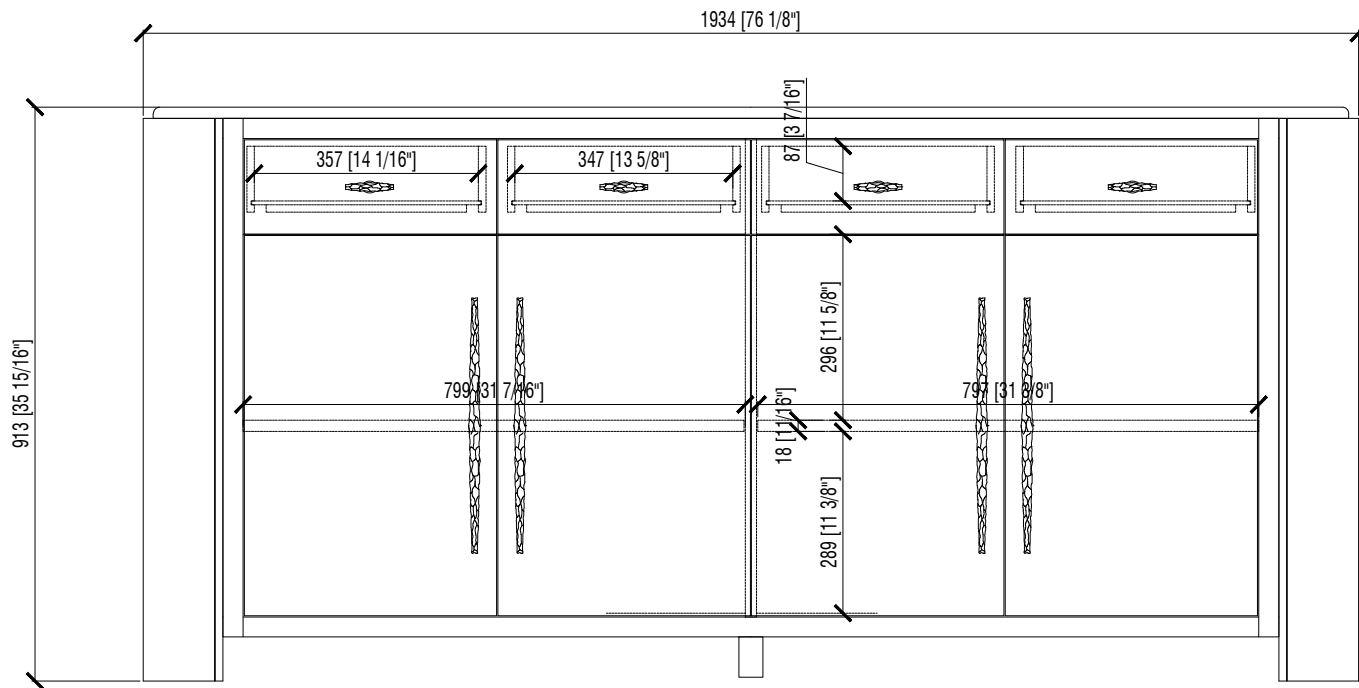

PLAN VIEW

TA61171  
76-1/8" x 19" x 36" HT

FRONT VIEW

SIDE VIEW