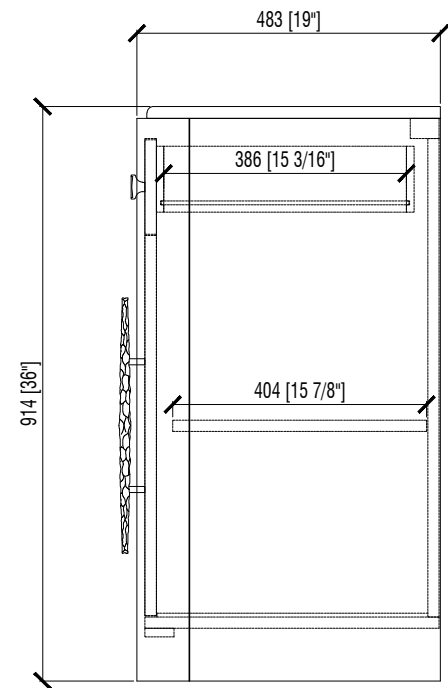

PLAN VIEW

TA61171  
76-1/8" x 19" x 36" HT

FRONT VIEW

SIDE VIEW