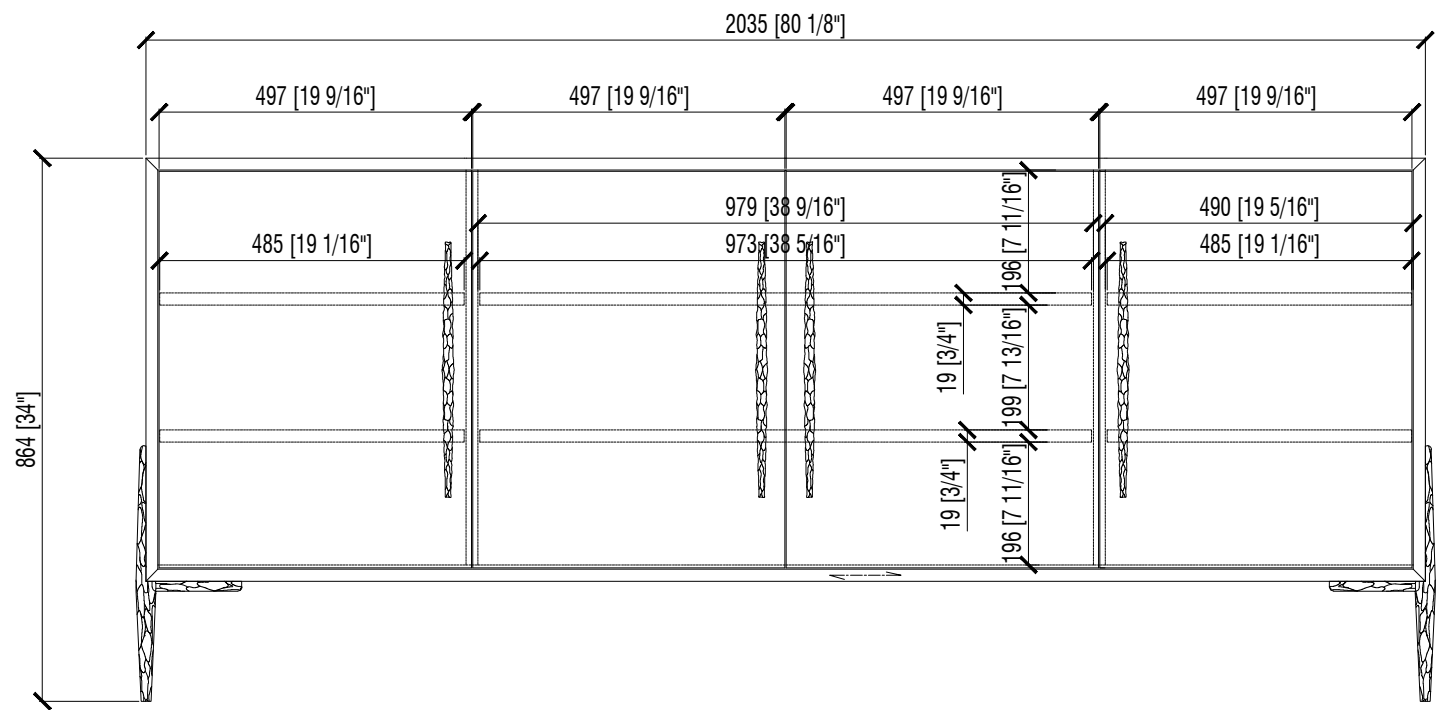

PLAN VIEW

TA61172  
80-3/8" x 19" x 34" HT

FRONT VIEW

SIDE VIEW