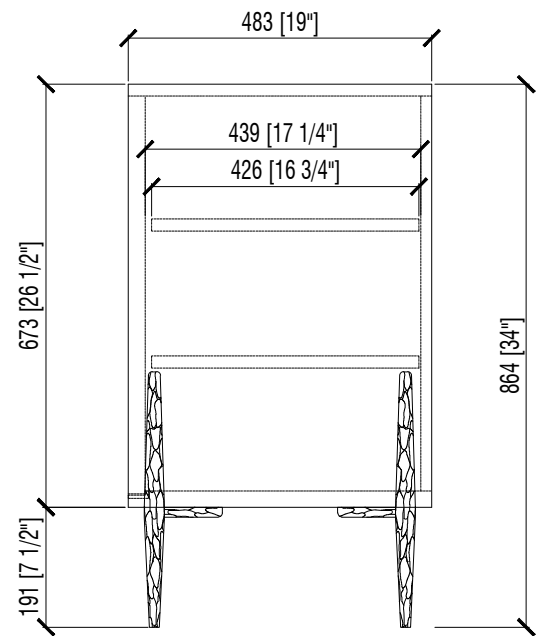

PLAN VIEW

TA61172  
80-3/8" x 19" x 34" HT

FRONT VIEW

SIDE VIEW