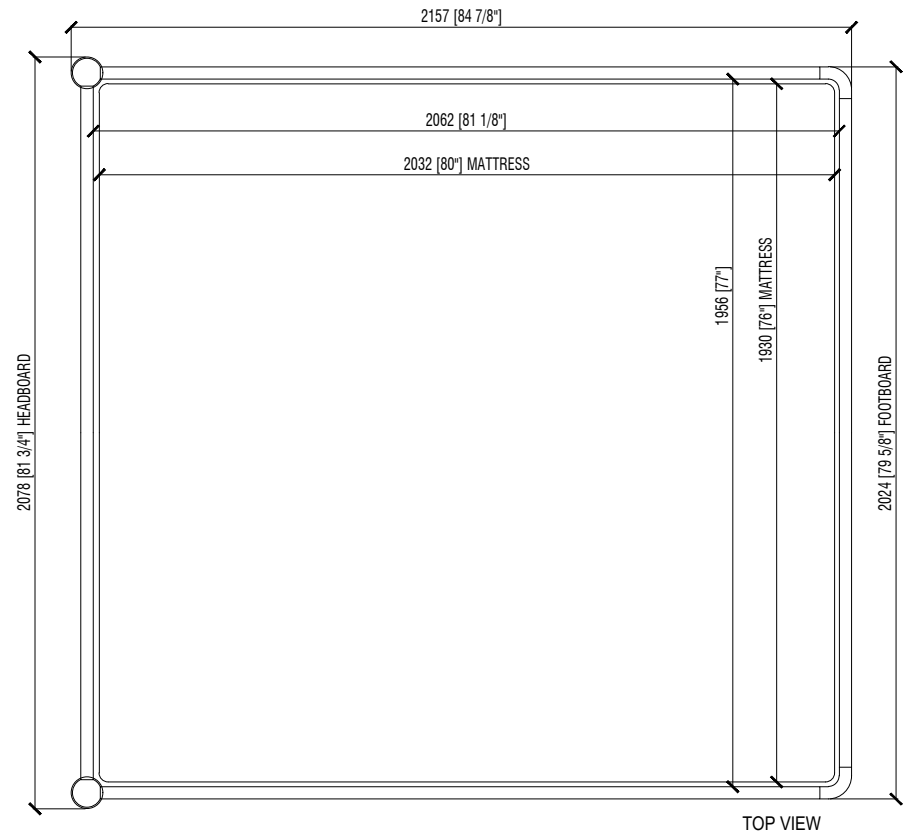

TA83057
81-3/4" x 84-7/8" x 60" HT

FRONT VIEW (HEADBOARD)

SIDE VIEW