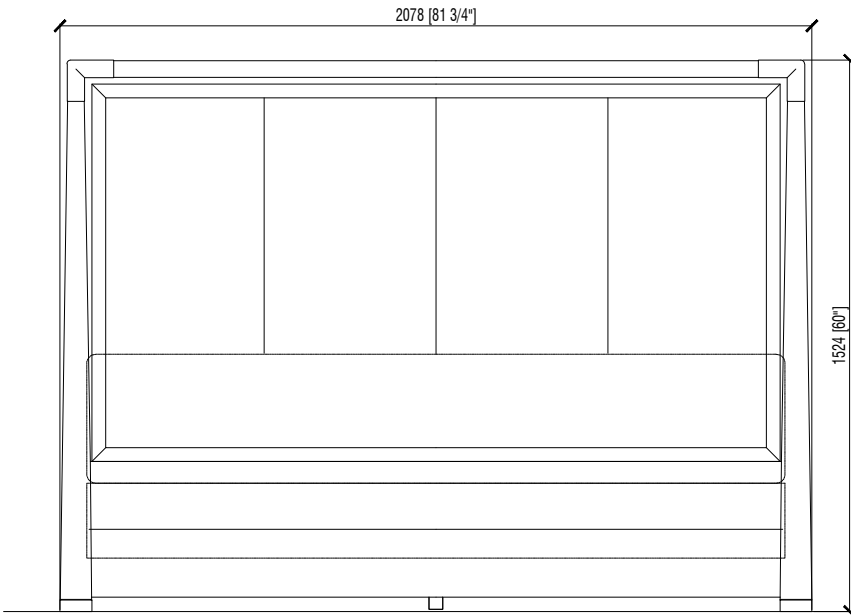

TA83057
81-3/4" x 84-7/8" x 60" HT

FRONT VIEW (HEADBOARD)

SIDE VIEW