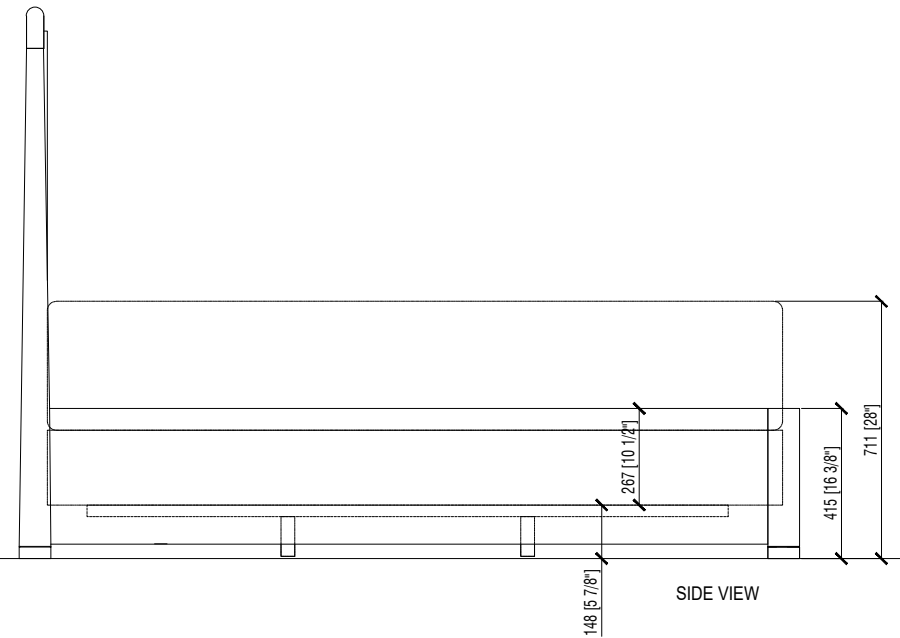

TA83057
81-3/4" x 84-7/8" x 60" HT

FRONT VIEW (HEADBOARD)

SIDE VIEW