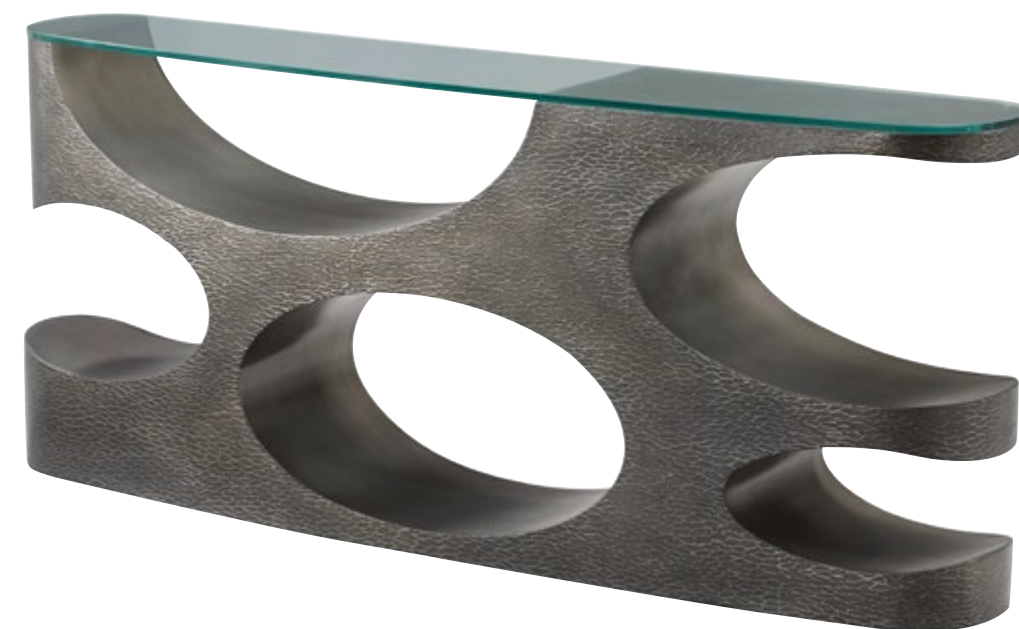

ESSENCE METAL CONSOLE
TA53086
79 x 15 x 33 in | 200.7 x 38.1 x 83.8 cm