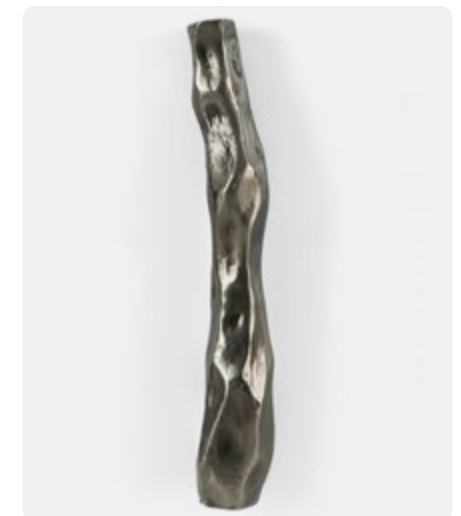

We believe that innovative design and exceptional quality are paramount, and we aim for excellence in designing pieces that stand the test of time.

The Essence collection is composed from an alluring blend of rich materials and imaginative forms. Tasteful, softened lines are gracefully juxtaposed by organic shapes and highly textural silhouettes. Compellingly crafted from white oak and hand-finished in a choice of Blonde or Opal.

Shown in Blonde Finish

Available in Opal Finish: TA60134.C336

**FINISHES:**

---

BLONDE (C359)

OPAL (C336)

HONED MARBLE

VOLCANIC HARDWARE