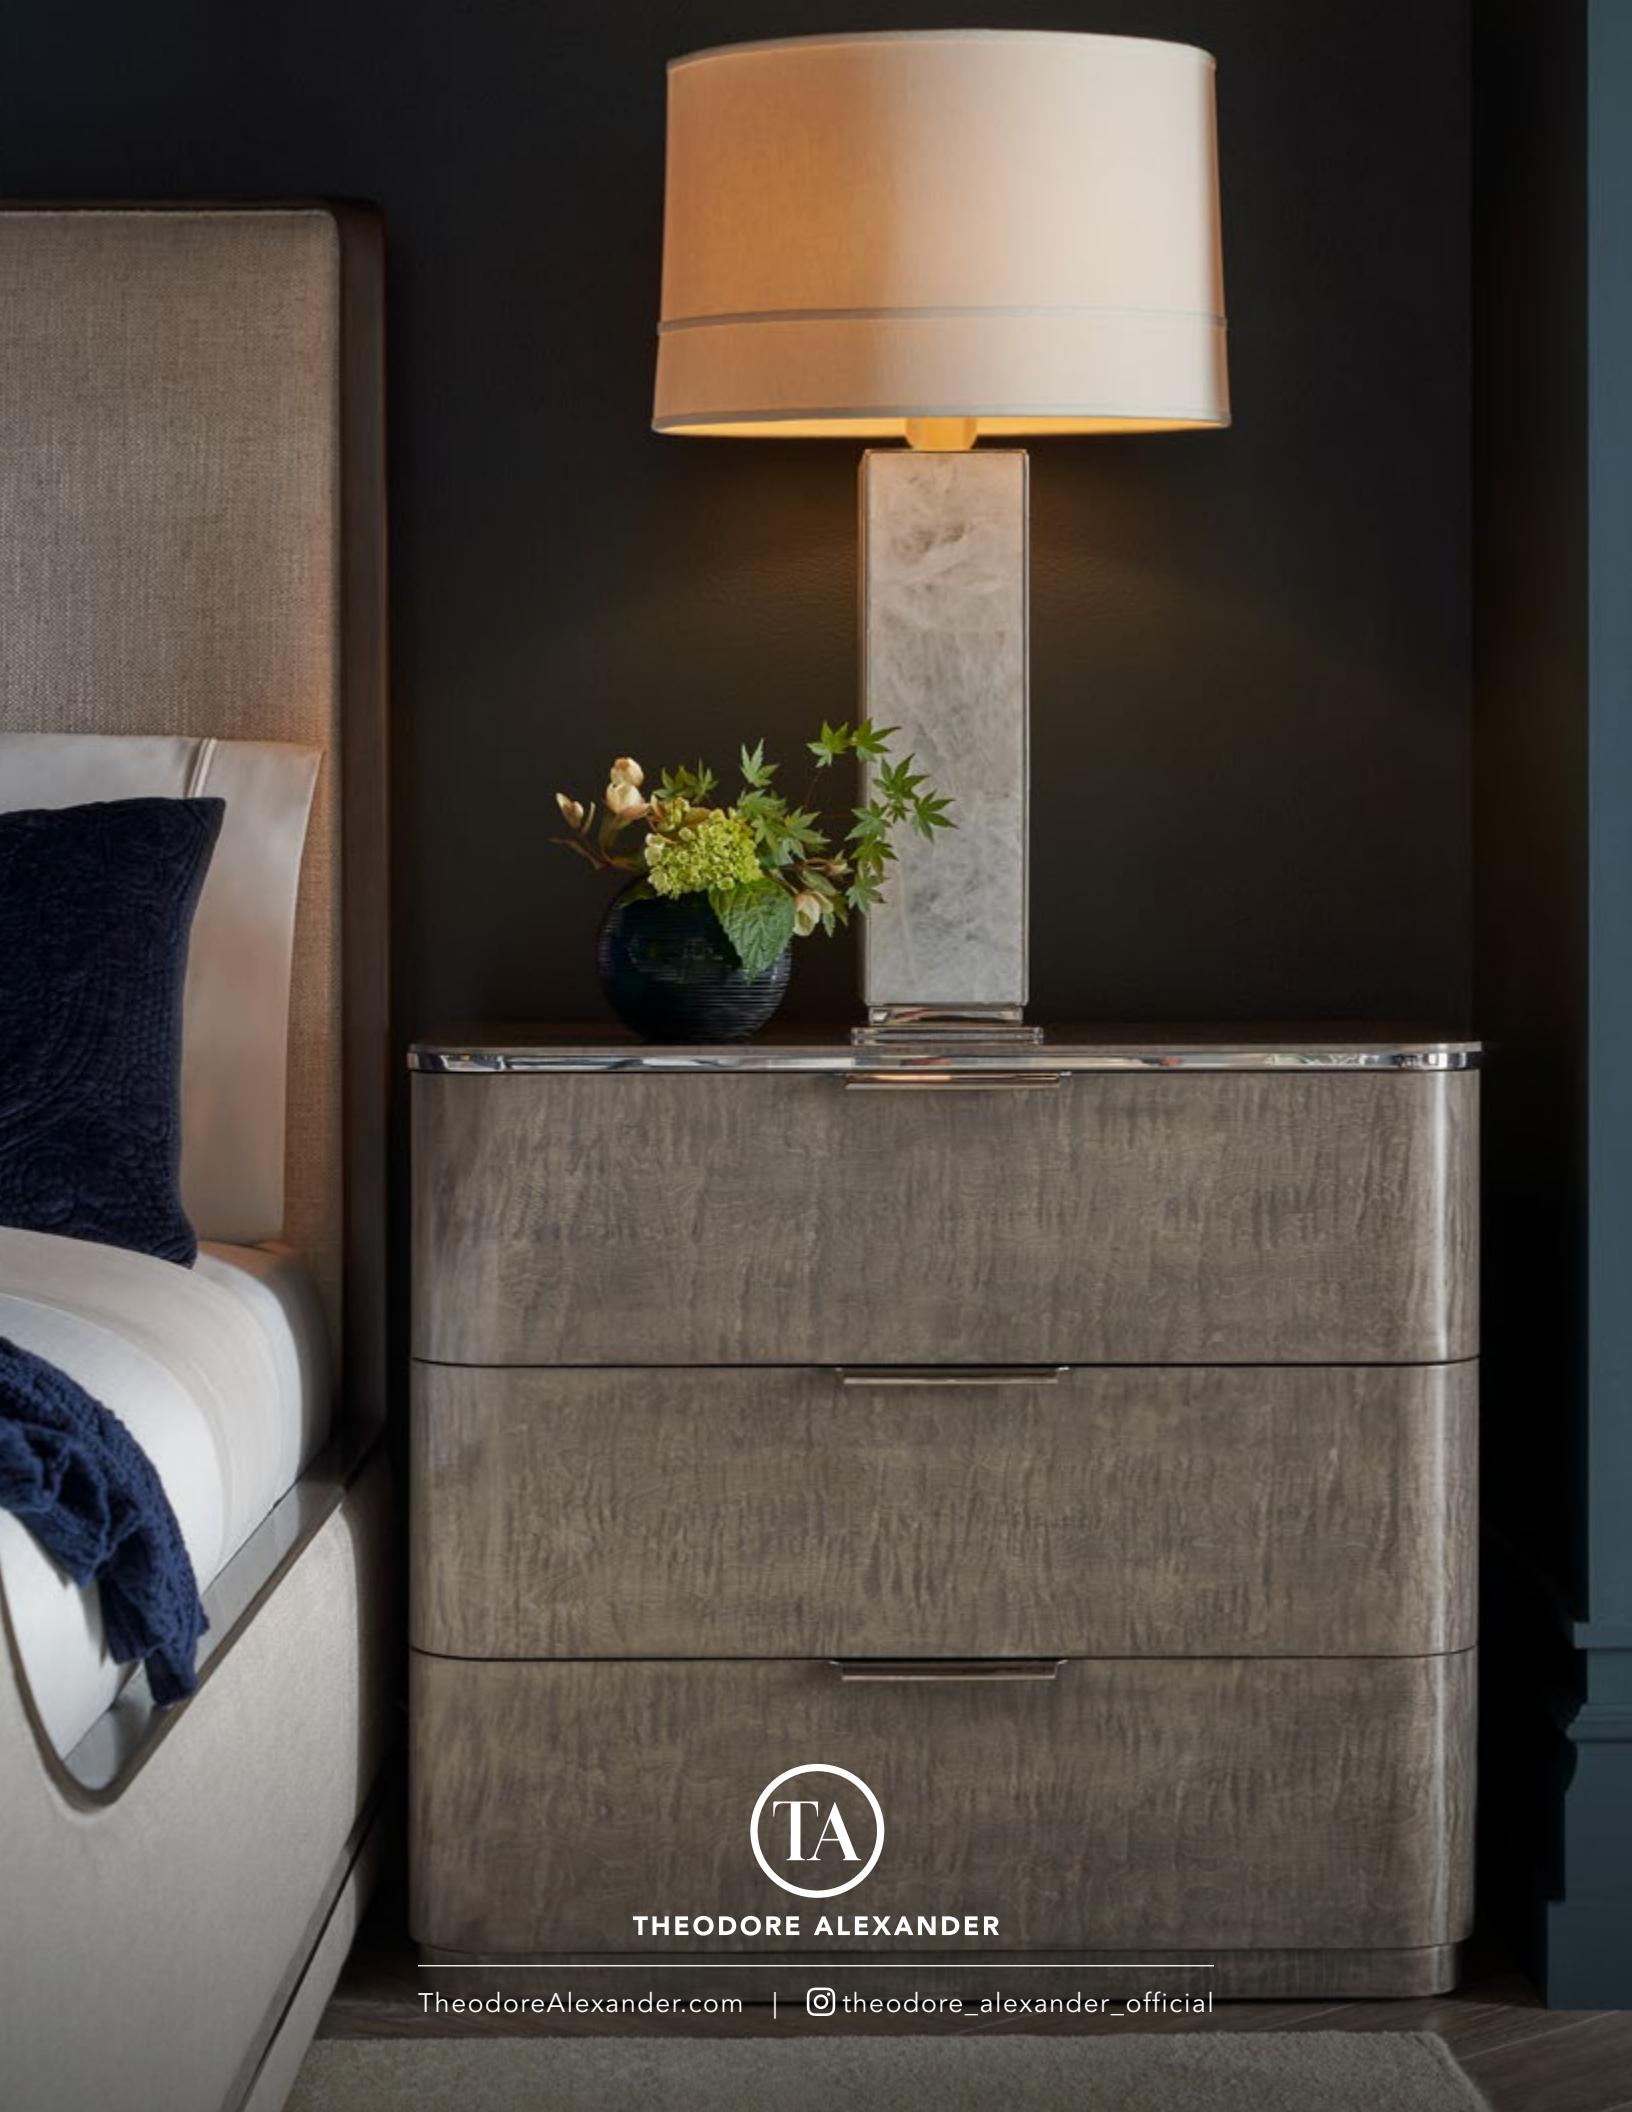

**THEODORE ALEXANDER**

**HUDSON**

**HUDSON DRESSER**  
TA60113.C363  
72 x 20 x 31¼ in | 182.9 x 50.8 x 79.5 cm  
Shown in Pebble Grey Finish

**FINISH:**

---

PEBBLE GREY

STAINLESS STEEL  
HARDWARE

**THEODORE ALEXANDER**

TheodoreAlexander.com |  theodore\_alexander\_official