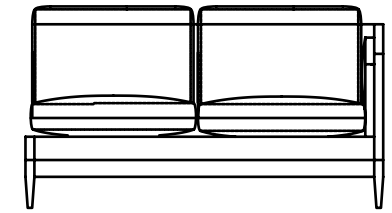

RAF LOVESEAT

TASU50151-64-59

59 x 38 x 35½ in | 150 x 97 x 90 cm