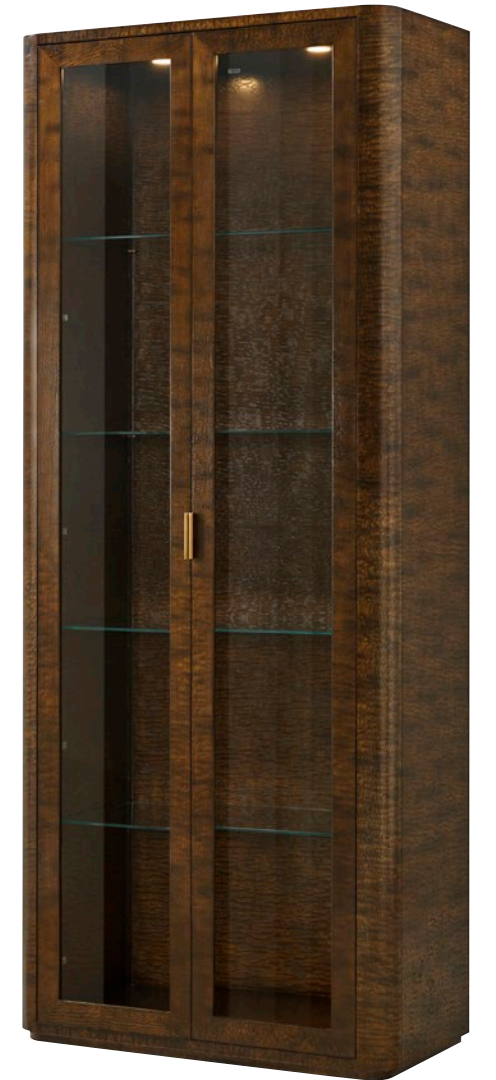

72 x 31¼ x 30 in | 182.8 x 80.6 x 76.2 cm

Shown in Satin Brass

**KESDEN DESK**

TA71037.C366

72 x 20 x 30 in | 182.8 x 50.6 x 76.2 cm

Shown in Silent Black with Kesden Brass Finish

Available in Pyramid Brown with Satin Brass  
Finish: TA71037.C351**KESDEN CURIO CABINET**

TA61160.C351

38 x 18 x 92 in | 96.5 x 45.7 x 233.7 cm

Shown in Pyramid Brown with Satin Brass Finish

Available in Silent Black with Kesden Brass Finish:  
TA61160.C366**KESDEN BOOKSHELF**

TA63028.C366

36 x 16 x 90 in | 91.5 x 40.64 x 228.6 cm