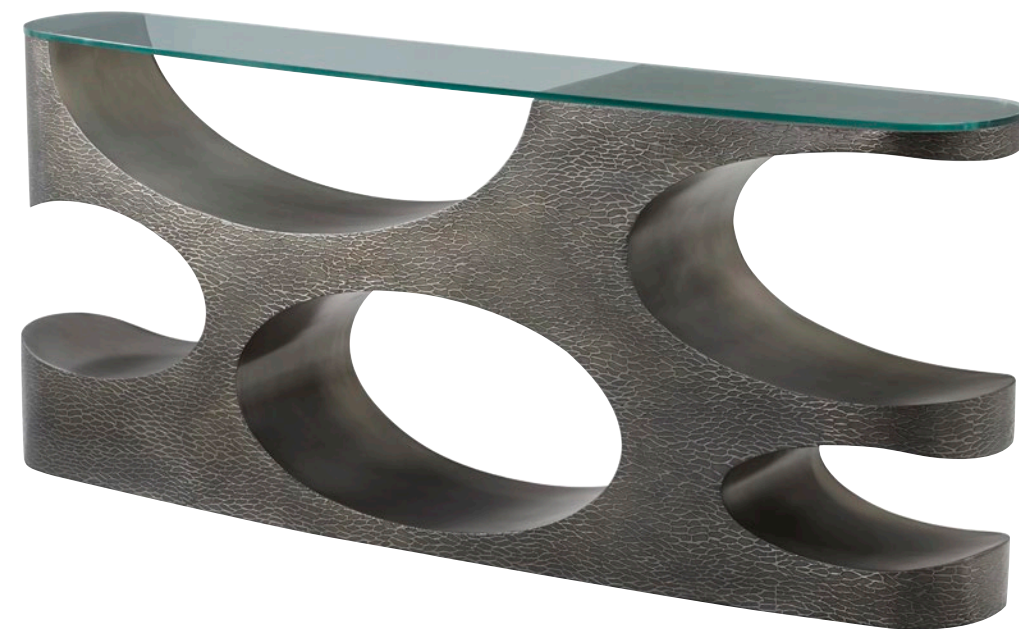

ESSENCE METAL CONSOLE
TA53086
79 x 15 x 33 in | 200.7 x 38.1 x 83.8 cm