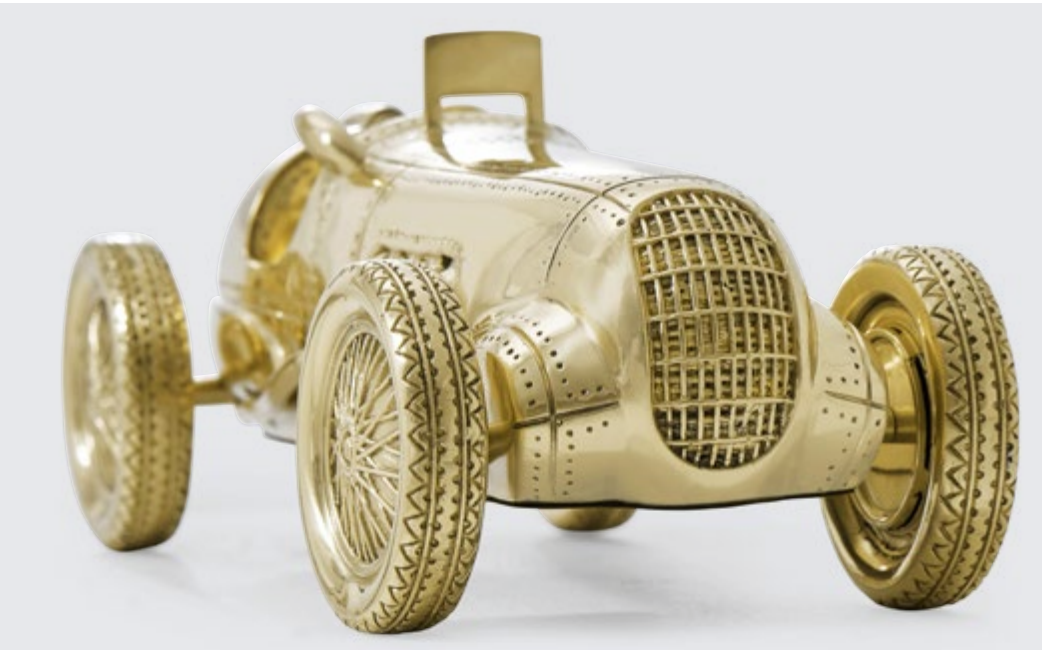

THEODORE ALEXANDER

ACCESSORIES