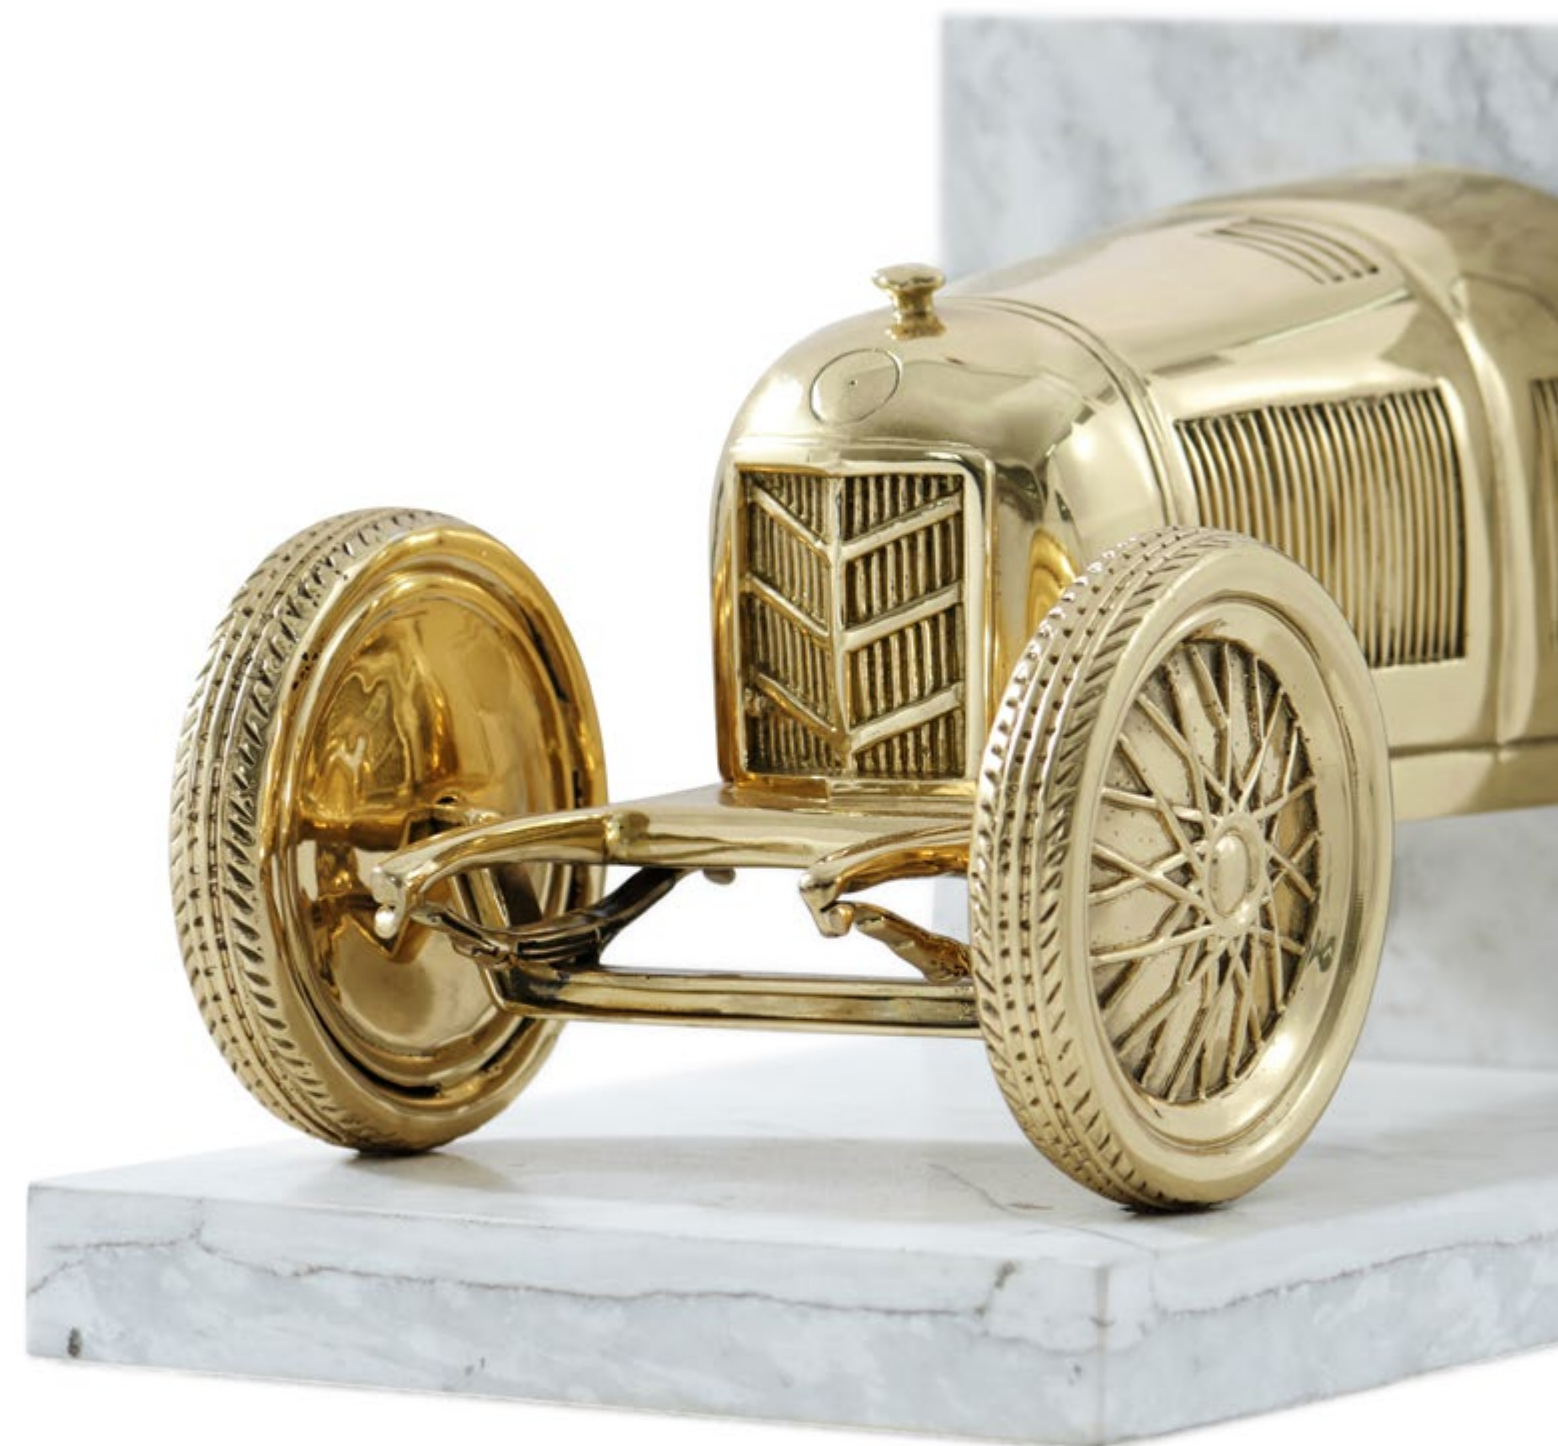

BOOK OF SPEED

TA11024.C383

Book of Speed Bookends in Nickel Plated Brass and Quartz

8¾ x 5¾ x 6 in | 22.3 x 14.7 x 15.3 cm

ALTA
TA10014.C296
Alta Sculpture in Polished Brass
12¾ x 6¼ x 3¾ in | 32.1 x 15.9 x 9.3 cm