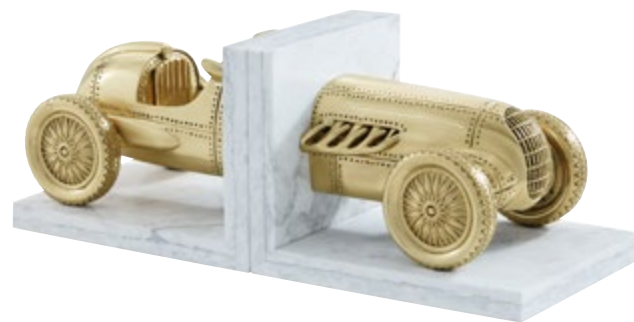

LEVRIERO PICCOLA
TA10009.C296
Levriero Piccola Sculpture in Polished Brass
30 x 13 x 31¼ in | 76.2 x 33 x 79.4 cm

LEVRIERO PICCOLA
TA10009.C383
Levriero Piccola Sculpture in Nickel Plated Brass
30 x 13 x 31¼ in | 76.2 x 33 x 79.4 cm

LEVRIERO
TA10010.C296
Levriero Sculpture in Polished Brass
45 x 17 x 38 in | 114.3 x 43.2 x 96.5 cm

LEVRIERO
TA10010.C383
Levriero Sculpture in Nickel Plated Brass
45 x 17 x 38 in | 114.3 x 43.2 x 96.5 cm

FORAGER SCULPTURE

TA10013

Forager Sculpture in Nickel Plated Brass

43½ x 10 x 32 in | 110.5 x 25.4 x 81.3 cm

BOOKSHELF RACER

TA11023.C296

Bookshelf Racer Bookends in Polished Brass and Quartz

8¼ x 6½ x 6 in | 20.7 x 16.3 x 15.2 cm