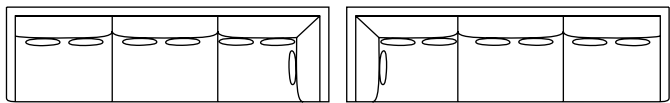

Loxely (Bronze)
10500B

Corner Chair
10505-40

W 40	D 40	H 36	SH 19	AH 28	ISW 34	ISD 24 (in)
W 102	D 102	H 91	SH 48	AH 71	ISW 86	ISD 61 (cm)

(2) 18*18 Throw Pillow

Left / Right Arm Facing Chair
10503-40 / 10504-40

W 40	D 40	H 36	SH 19	AH 28	ISW 34	ISD 24 (in)
W 102	D 102	H 91	SH 48	AH 71	ISW 86	ISD 61 (cm)

(2) 18*18 Throw Pillow

Left / Right Arm Facing Loveseat
10513-80 / 10514-80

W 80	D 40	H 36	SH 19	AH 28	ISW 73	ISD 24 (in)
W 203	D 102	H 91	SH 48	AH 71	ISW 185	ISD 61 (cm)

(4) 18*18 Throw Pillow

Left Arm Facing Right Corner Sofa / Right Arm Facing Left Corner Sofa
10525-120 / 10526-120

W 120	D 40	H 36	SH 19	AH 28	ISW 114	ISD 24 (in)
W 305	D 102	H 91	SH 48	AH 71	ISW 290	ISD 61 (cm)

(7) 18*18 Throw Pillow

Left Arm Facing Right Corner Loveseat
Right Arm Facing Left Corner Loveseat
10515-80 / 10516-80

W 80	D 40	H 36	SH 19	AH 28	ISW 74	ISD 24 (in)
W 203	D 102	H 91	SH 48	AH 71	ISW 188	ISD 61 (cm)