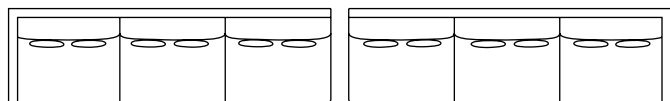

Left / Right Arm Facing Sofa
10523-120 / 10524-120

W 120	D 40	H 36	SH 19	AH 28	ISW 113	ISD 24 (in)
W 305	D 102	H 91	SH 48	AH 71	ISW 287	ISD 61 (cm)

(6) 18*18 Throw Pillow