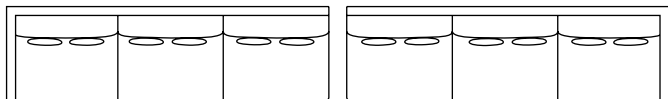

Left / Right Arm Facing Sofa
10523-120 / 10524-120

W 120	D 40	H 36	SH 19	AH 28	ISW 113	ISD 24 (in)
W 305	D 102	H 91	SH 48	AH 71	ISW 287	ISD 61 (cm)

(6) 18*18 Throw Pillow