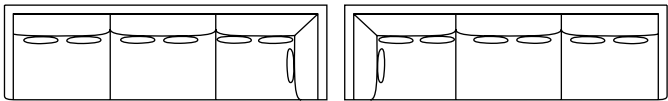

Loxely (Stainless Steel)  
10500S

Corner Chair  
**10505-40**

W 40	D 40	H 36	SH 19	AH 28	ISW 34	ISD 24 (in)
W 102	D 102	H 91	SH 48	AH 71	ISW 86	ISD 61 (cm)

(2) 18\*18 Throw Pillow

Left / Right Arm Facing Chair  
**10503-40 / 10504-40**

W 40	D 40	H 36	SH 19	AH 28	ISW 34	ISD 24 (in)
W 102	D 102	H 91	SH 48	AH 71	ISW 86	ISD 61 (cm)

(2) 18\*18 Throw Pillow

Left / Right Arm Facing Loveseat  
**10513-80 / 10514-80**

W 80	D 40	H 36	SH 19	AH 28	ISW 73	ISD 24 (in)
W 203	D 102	H 91	SH 48	AH 71	ISW 185	ISD 61 (cm)

(4) 18\*18 Throw Pillow

Left Arm Facing Right Corner Sofa / Right Arm Facing Left Corner Sofa  
**10525-120 / 10526-120**

W 120	D 40	H 36	SH 19	AH 28	ISW 114	ISD 24 (in)
W 305	D 102	H 91	SH 48	AH 71	ISW 290	ISD 61 (cm)

(7) 18\*18 Throw Pillow

Left Arm Facing Right Corner Loveseat  
Right Arm Facing Left Corner Loveseat  
**10515-80 / 10516-80**

W 80	D 40	H 36	SH 19	AH 28	ISW 74	ISD 24 (in)
W 203	D 102	H 91	SH 48	AH 71	ISW 188	ISD 61 (cm)