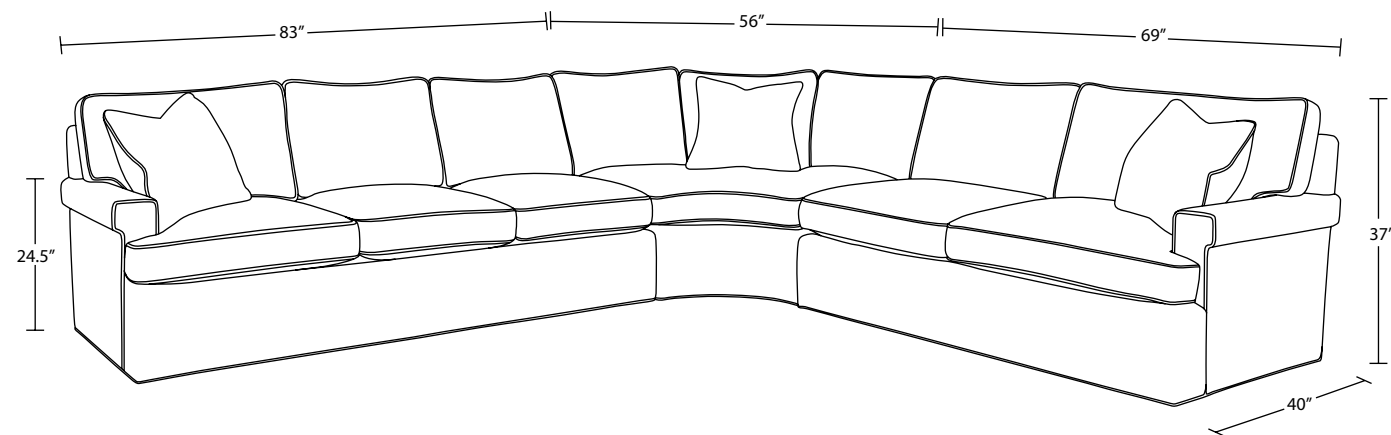

C467-83-KT-BF

C476-56-KT-BF

C466-69-KT-BF

C476-56_C467-83_C466-69(KT-BF)

Curved Corner
C476-56-KT-BF

W 56	D 40	H 37	SH 19	ISW 56	ISD 24 (in)
W 142	D 102	H 94	SH 48	ISW 142	ISD 61 (cm)

Left Arm Sofa
C467-83-KT-BF

W 83	D 40	H 37	SH 19	AH 24.5	ISW 78	ISD 24 (in)
W 211	D 102	H 94	SH 48	AH 62	ISW 198	ISD 61 (cm)

Right Arm Long Loveseat
C466-69-KT-BF

W 69	D 40	H 37	SH 19	AH 24.5	ISW 64	ISD 24 (in)
W 175	D 102	H 94	SH 48	AH 62	ISW 163	ISD 61 (cm)