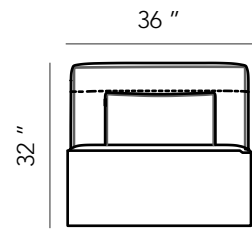

ARMLESS CHAIR TASU50153-30-36
W 36 x D 39 x H 32 in