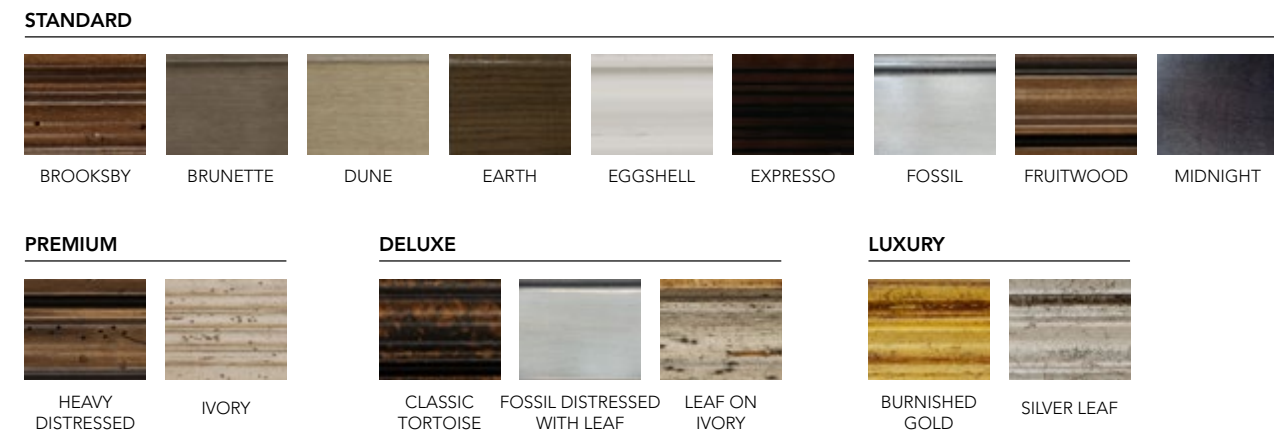

Choose from our carefully selected Designer Fabric Handle. If you go outside the handle all pricing will be based on the grade of that fabric. Please discuss additional fabric options with your in house designer.

Choose WOOD FINISH