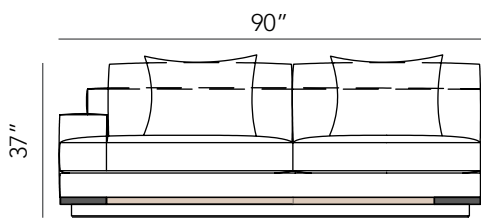

BRERA LAF SOFA U5213-67-90
W 90 x D 40½ x H 37 in