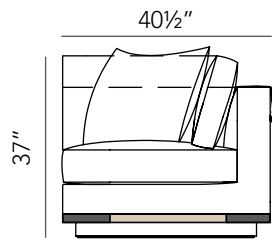

BRERA SQUARE CORNER U5213-75-41
W 40½ x D 40½ x H 37 in