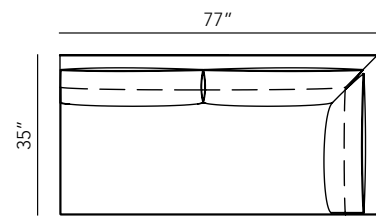

ASCIANO DAYBED
TASU50152-16-84
W 84 x D 31½ x H 33 in

ASCIANO BENCH
TASU50152-12-70
W 70 x D 22 x H 20½

ASCIANO SECTIONAL

ASCIANO SECTIONAL ELEMENTS

ASCIANO LAF LOVESEAT
TASU50152-67-77
W 77 x D 35 x H 33