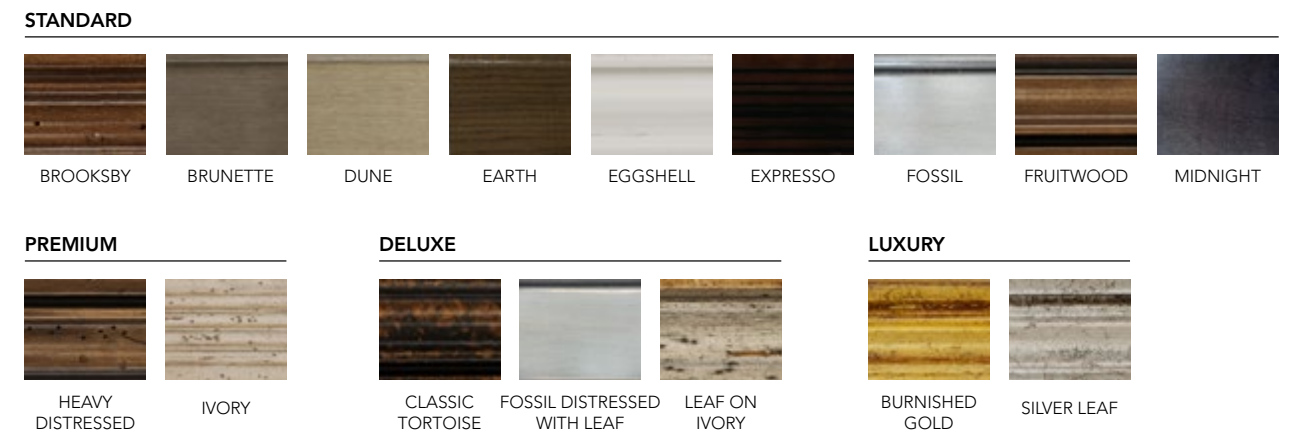

Choose WOOD FINISH

THEO

THEODORE ALEXANDER

A SIMPLE DESIGNER SOLUTION

LIDO II UPHOLSTERY

1. PICK YOUR SEATING
(Just enough options)

2. PICK YOUR FABRICS
(Maybe accent your pillows)

3. DELIVERY
(Perfection can take a little time,
but not too long!)