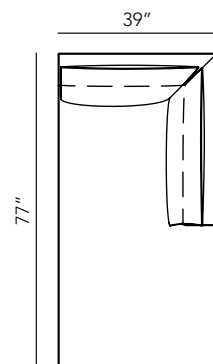

ASCIANO RAF CHAISE
TASU50152-42-39
W 39 x D 77 x H 33

Choose
WOOD FINISH