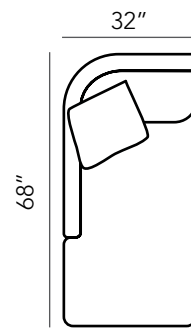

LAF CHAISE TASU50150-41-32
W 32 x D 66 x H 38 in