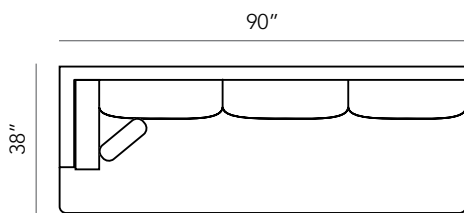

LEFT ARM FACING SOFA 609-67
W 90 x D 38 x H 35 in

LEFT ARM FACING RIGHT CORNER SOFA 609-53
W 99 x D 38 x H 35 in

LEFT ARM FACING LOVESEAT 609-63
W 63 x D 38 x H 35 in

RIGHT ARM FACING SOFA 609-68
W 90 x D 38 x H 35 in