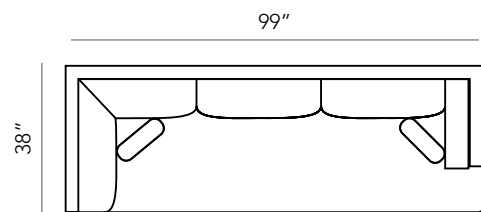

LEFT ARM FACING SOFA 609-67
W 90 x D 38 x H 35 in

LEFT ARM FACING RIGHT CORNER SOFA 609-53
W 99 x D 38 x H 35 in

LEFT ARM FACING LOVESEAT 609-63
W 63 x D 38 x H 35 in

RIGHT ARM FACING SOFA 609-68
W 90 x D 38 x H 35 in