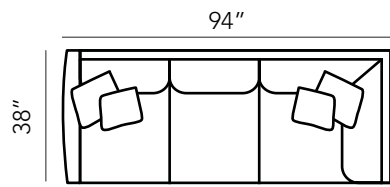

CATALINA CHANNEL ELEMENTS

LAF/CORNER SOFA TASU50149-53-94
W 94 x D 38 x H 33 in