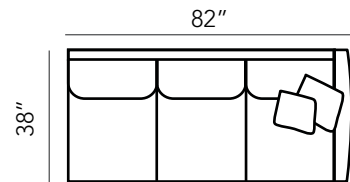

RAF SOFA TASU50148-68-82
W 82 x D 38 x H 36 in