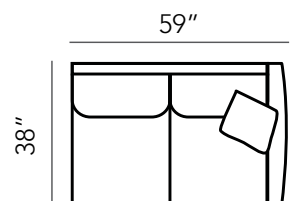

LAF LOVESEAT TASU50151-63-59
W 59 x D 38 x H 35½ in

RAF LOVESEAT TASU50151-64-59
W 59 x D 38 x H 35½ in

RAF CHAISE II TASU50151-42-31
W 31 x D 66 x H 35½ in

Choose from our carefully selected Designer Fabric Handle. If you go outside the handle all pricing will be based on the grade of that fabric. Please discuss additional fabric options with your in house designer.