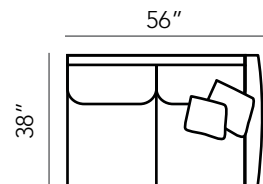

RAF LOVESEAT TASU50148-64-56
W 56 x D 38 x H 36 in