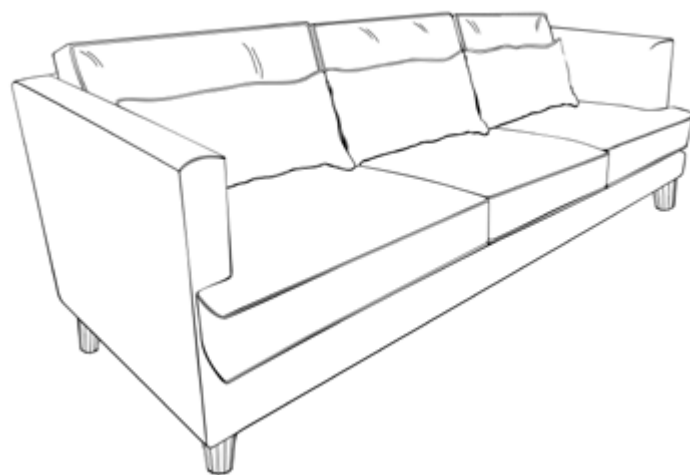

WALDORF SOFA U1005-95

W	95	241
D	40	102
H	34	86
SH	18.5	47
AH	28.5	72
ISW	83	211
ISD	23 (in)	58 (cm)

WALDORF LEFT ARM FACING CHAIR U5005-61-40

W	40	102
D	40	102
H	34	86
SH	18.5	47
AH	28.5	72
ISW	35	89
ISD	23 (in)	58 (cm)

(1) 20*20 & (1) 22*22 Throw Pillows

WALDORF RIGHT ARM FACING CHAIR U5005-62-40

W	40	102
D	40	102
H	34	86
SH	18.5	47
AH	28.5	72
ISW	35	89
ISD	23 (in)	58 (cm)

(1) 20*20 & (1) 22*22 Throw Pillows

WALDORF CORNER CHAIR U5005-75-40

W	40	102
D	40	102
H	34	86
SH	18.5	47
ISD	23 (in)	58 (cm)

(1) 20*20 & (1) 22*22 Throw Pillows

WALDORF ARMLESS CHAIR U5005-30-40

W	40	102
D	40	102
H	34	86
SH	18.5	47
ISD	23 (in)	58 (cm)

WALDORF OTTOMAN U8005-40

W	40	102
D	40	102
H	18.5 (in)	47 (cm)