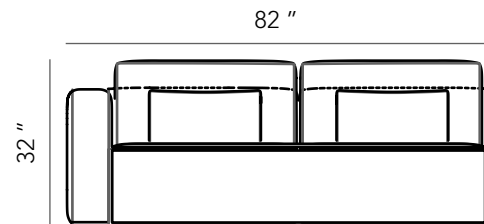

LAF LOVESEAT TASU50153-63-82
W 82 x D 39 x H 32 in