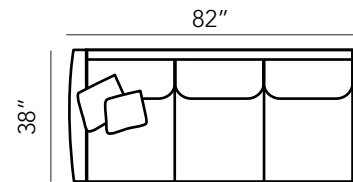

LAF SOFA TASU50148-67-82
W 82 x D 38 x H 36 in