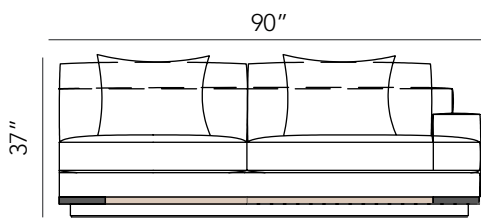

BRERA RAF SOFA U5213-68-90
W 90 x D 40½ x H 37 in