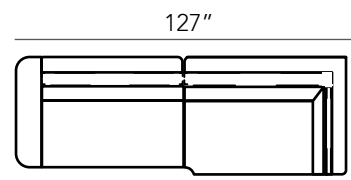

SPADARI LAF CHAISE U5210-41-45
W 45 $\frac{1}{2}$ x D 82 x H 35 in

SPADARI RAF CHAISE U5210-42-45
W 45 $\frac{1}{2}$ x D 82 x H 35 in

SPADARI LAF CORNER LOVESEAT U5210-51-103
W 103 x D 43 x H 35 in

SPADARI RAF CORNER LOVESEAT U5210-52-103
W 103 x D 43 x H 35 in