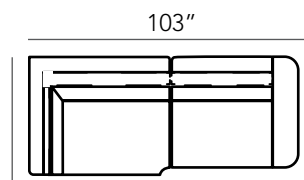

SPADARI RAF CORNER LOVESEAT U5210-52-103
W 103 x D 43 x H 35 in