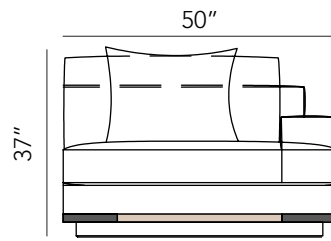

BRERA RAF CHAIR U5213-62-50
W 50 x D 40½ x H 37 in