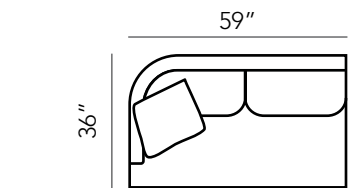

LAF LOVESEAT TASU50150-63-59
W 59 x D 36 x H 38 in

RAF LOVESEAT TASU50150-64-59
W 59 x D 36 x H 38 in

Choose from our carefully selected Designer Fabric Handle. If you go outside the handle all pricing will be based on the grade of that fabric. Please discuss additional fabric options with your in house designer.