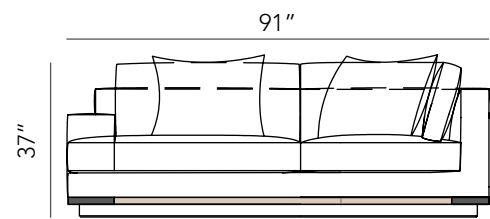

BRERA LAF CORNER SOFA U5213-53-91
W 91 x D 40½ x H 37 in