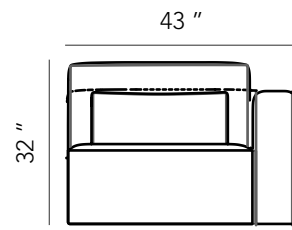

96" SOFA TASU50153-96
W 96 x D 39 x H 32 in

ESTELLE SECTIONAL

ESTELLE SECTIONAL ELEMENTS

ARMLESS CHAIR TASU50153-30-36
W 36 x D 39 x H 32 in

ESTELLE CURVE CORNER TASU50153-76-64
W 92 x D 39 x H 32 in

ESTELLE LAF CHAIR TASU50153-61-43
W 43 x D 39 x H 32 in