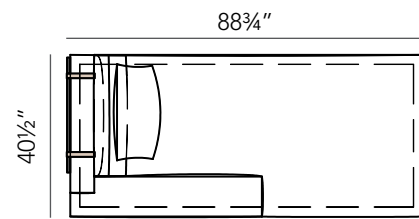

BRERA LAF CHAIR U5213-61-50
W 50 x D 40½ x H 37 in

BRERA RAF CHAIR U5213-62-50
W 50 x D 40½ x H 37 in

BRERA LAF SOFA U5213-67-90
W 90 x D 40½ x H 37 in

BRERA LAF CORNER SOFA U5213-53-91
W 91 x D 40½ x H 37 in