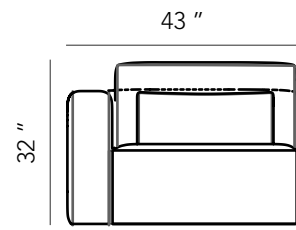

96" SOFA TASU50153-96
W 96 x D 39 x H 32 in

ESTELLE SECTIONAL

ESTELLE SECTIONAL ELEMENTS

ARMLESS CHAIR TASU50153-30-36
W 36 x D 39 x H 32 in

ESTELLE CURVE CORNER TASU50153-76-64
W 92 x D 39 x H 32 in

ESTELLE LAF CHAIR TASU50153-61-43
W 43 x D 39 x H 32 in