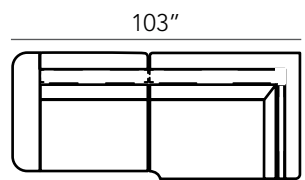

SPADARI LAF CORNER LOVESEAT U5210-51-103
W 103 x D 43 x H 35 in