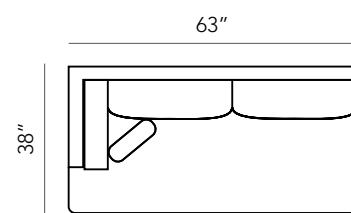

LEFT ARM FACING LOVESEAT 609-63
W 63 x D 38 x H 35 in