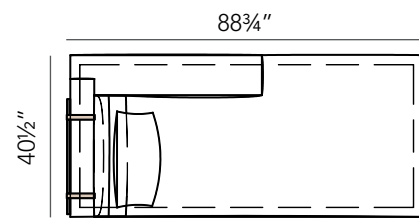

BRERA RAF CHAISE U5213-42-41
W 40½ x D 88¾ x H 37 in