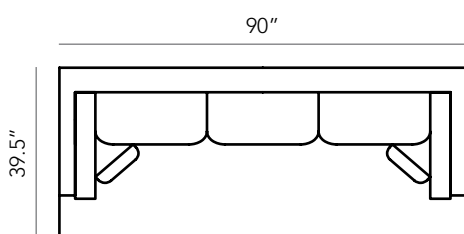

AIDEN SLEEPER SOFA U6209-90
W 90 x D 39.5 x H 27 in

Choose
**METAL BASE
FINISH**