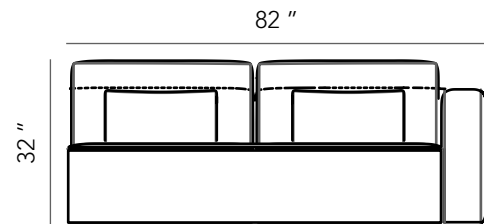

RAF LOVESEAT TASU50153-64-82
W 82 x D 39 x H 32 in

Choose from our carefully selected Designer Fabric Handle. If you go outside the handle all pricing will be based on the grade of that fabric. Please discuss additional fabric options with your in house designer.

Proudly made in the USA

WWW.THEODOREALXANDER.COM