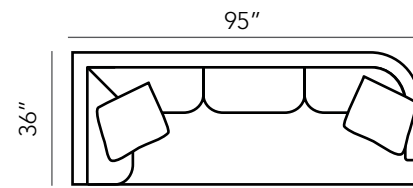

RAF/CORNER SOFA TASU50150-54-95
W 95 x D 36 x H 38 in

LAF CHAISE TASU50150-41-32
W 32 x D 66 x H 38 in

LAF SOFA TASU50150-67-87
W 87 x D 36 x H 38 in

RAF SOFA TASU50150-68-87
W 87 x D 36 x H 38 in

RAF CHAISE TASU50150-42-32
W 32 x D 66 x H 38 in