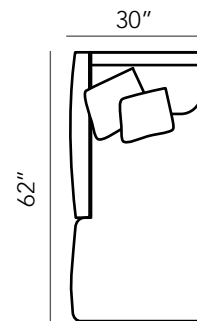

LAF CHAISE TASU50148-41-30
W 30 x D 62 x H 36 in