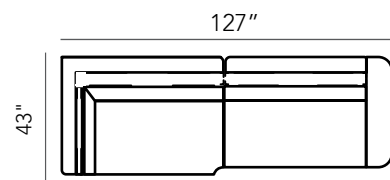

SPADARI RAF CORNER SOFA U5210-54-127
W 127 x D 43 x H 35 in