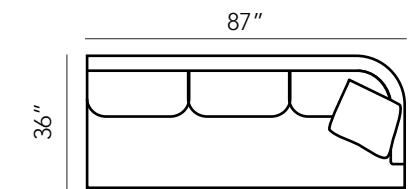

RAF SOFA TASU50150-68-87
W 87 x D 36 x H 38 in