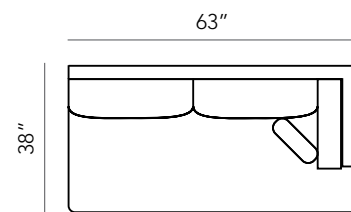

RIGHT ARM FACING LOVESEAT 609-64
W 63 x D 38 x H 35 in