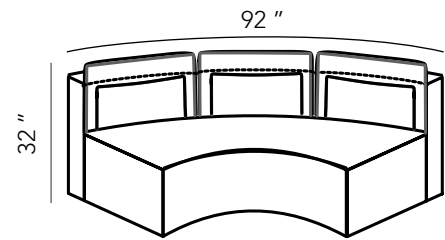

ESTELLE CURVE CORNER TASU50153-76-64
W 92 x D 39 x H 32 in