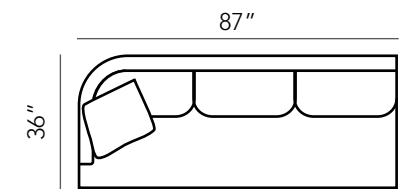

LAF SOFA TASU50150-67-87
W 87 x D 36 x H 38 in