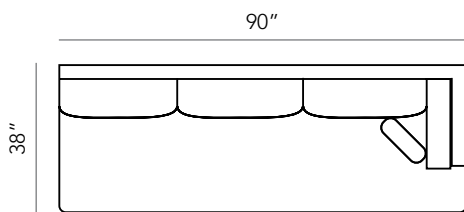

RIGHT ARM FACING SOFA 609-68
W 90 x D 38 x H 35 in