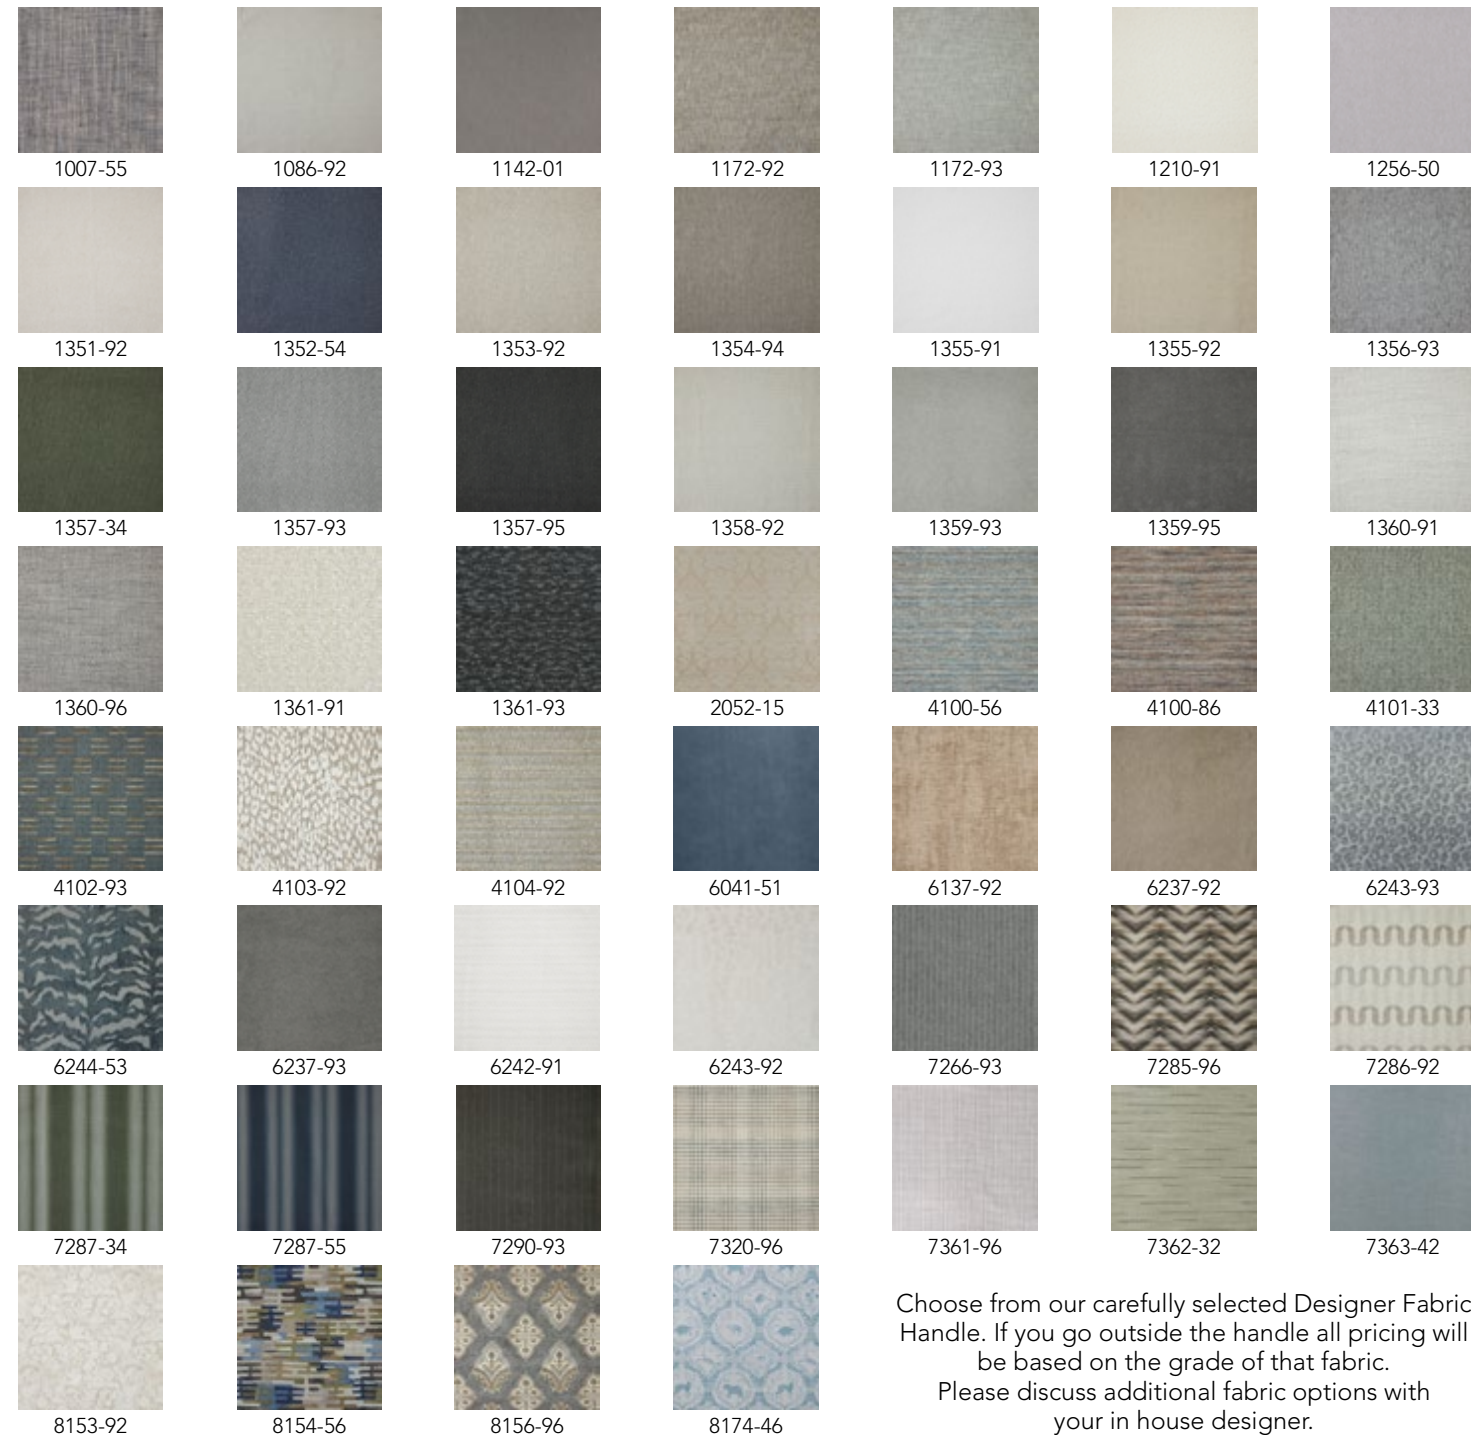

LAF LOVESEAT TASU50151-63-59
W 59 x D 38 x H 35½ in

RAF LOVESEAT TASU50151-64-59
W 59 x D 38 x H 35½ in

RAF CHAISE II TASU50151-42-31
W 31 x D 66 x H 35½ in

Choose from our carefully selected Designer Fabric Handle. If you go outside the handle all pricing will be based on the grade of that fabric. Please discuss additional fabric options with your in house designer.