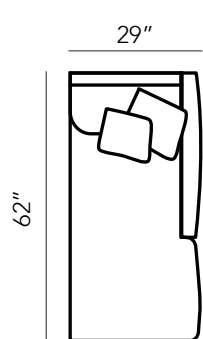

RAF CHAISE TASU50149-42-29
W 29 x D 62 x H 33 in

Choose
WOOD FINISH

STANDARD

BROOKSBY

BRUNETTE

DUNE

EARTH

EGGSHELL

ESPRESSO

FOSSIL

FRUITWOOD

MIDNIGHT

PREMIUM

HEAVY DISTRESSED

IVORY

DELUXE

CLASSIC TORTOISE

FOSSIL DISTRESSED WITH LEAF

LEAF ON IVORY

LUXURY

BURNISHED GOLD

SILVER LEAF

Choose from our carefully selected Designer Fabric Handle. If you go outside the handle all pricing will be based on the grade of that fabric. Please discuss additional fabric options with your in house designer.

Proudly made in the USA