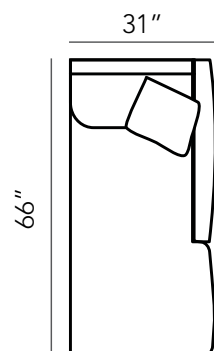

LAF LOVESEAT TASU50151-63-59
W 59 x D 38 x H 35½ in

RAF LOVESEAT TASU50151-64-59
W 59 x D 38 x H 35½ in

RAF CHAISE II TASU50151-42-31
W 31 x D 66 x H 35½ in

Choose from our carefully selected Designer Fabric Handle. If you go outside the handle all pricing will be based on the grade of that fabric. Please discuss additional fabric options with your in house designer.