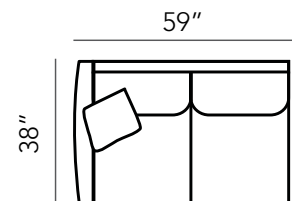

LAF LOVESEAT TASU50151-63-59
W 59 x D 38 x H 35½ in

RAF LOVESEAT TASU50151-64-59
W 59 x D 38 x H 35½ in

RAF CHAISE II TASU50151-42-31
W 31 x D 66 x H 35½ in

Choose from our carefully selected Designer Fabric Handle. If you go outside the handle all pricing will be based on the grade of that fabric. Please discuss additional fabric options with your in house designer.