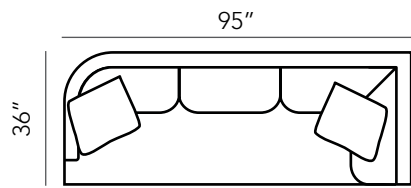

LIDO SECTIONAL ELEMENTS

LAF/CORNER SOFA TASU50150-53-95
W 95 x D 36 x H 38 in