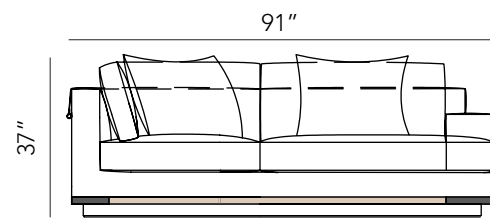

BRERA RAF CORNER SOFA U5213-54-91
W 91 x D 40½ x H 37 in