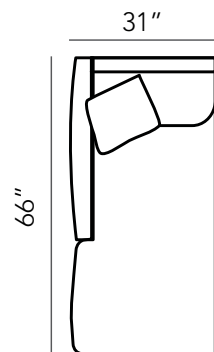

LAF CHAISE II TASU50151-41-31
W 31 x D 66 x H 35½ in