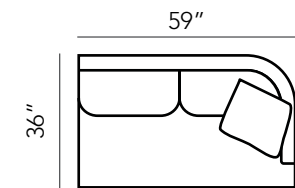

LAF LOVESEAT TASU50150-63-59
W 59 x D 36 x H 38 in

RAF LOVESEAT TASU50150-64-59
W 59 x D 36 x H 38 in

Choose from our carefully selected Designer Fabric Handle. If you go outside the handle all pricing will be based on the grade of that fabric. Please discuss additional fabric options with your in house designer.