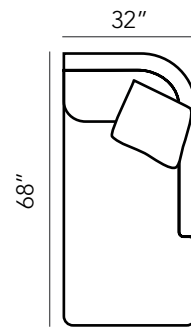

RAF CHAISE TASU50150-42-32
W 32 x D 66 x H 38 in