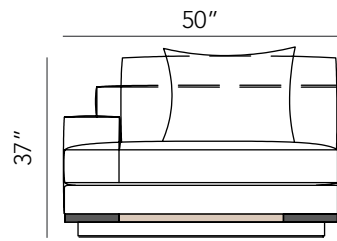

BRERA LAF CHAIR U5213-61-50
W 50 x D 40½ x H 37 in