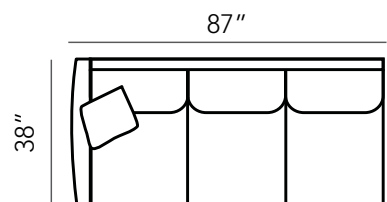

LAF SOFA TASU50151-67-87
W 87 x D 38 x H 35½ in