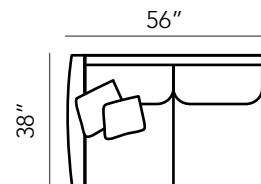

LAF LOVESEAT TASU50148-63-56
W 56 x D 38 x H 36 in